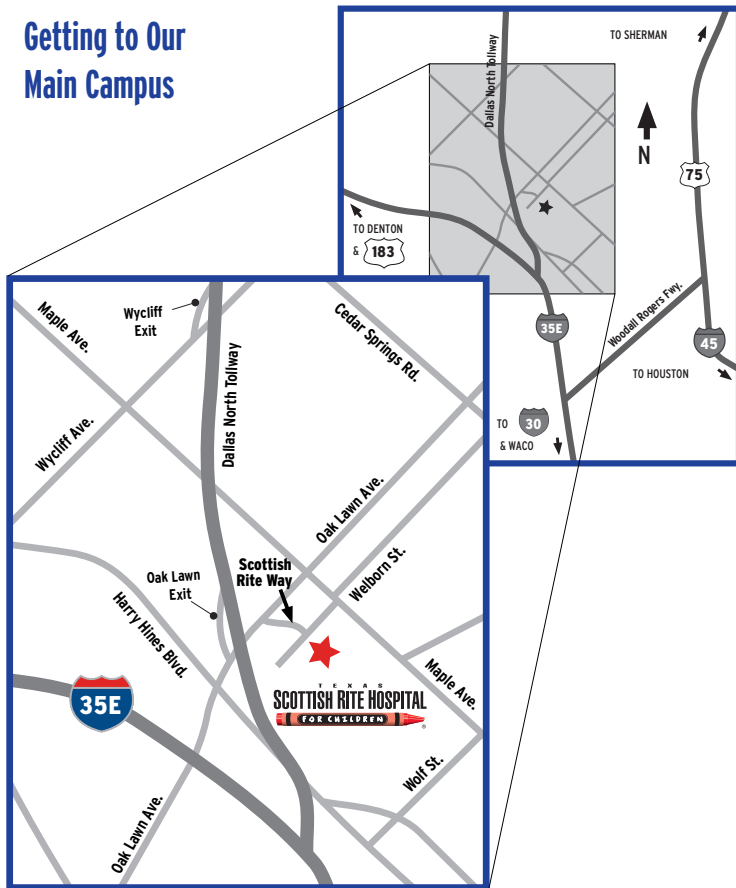

Parking Map

Getting to Our Main Campus

**2222 Welborn Street
Dallas, Texas 75219**

Texas Scottish Rite Hospital for Children's Main Campus is located at its original site in the heart of the dynamic Uptown, Turtle Creek and Oak Lawn areas just north of downtown Dallas.