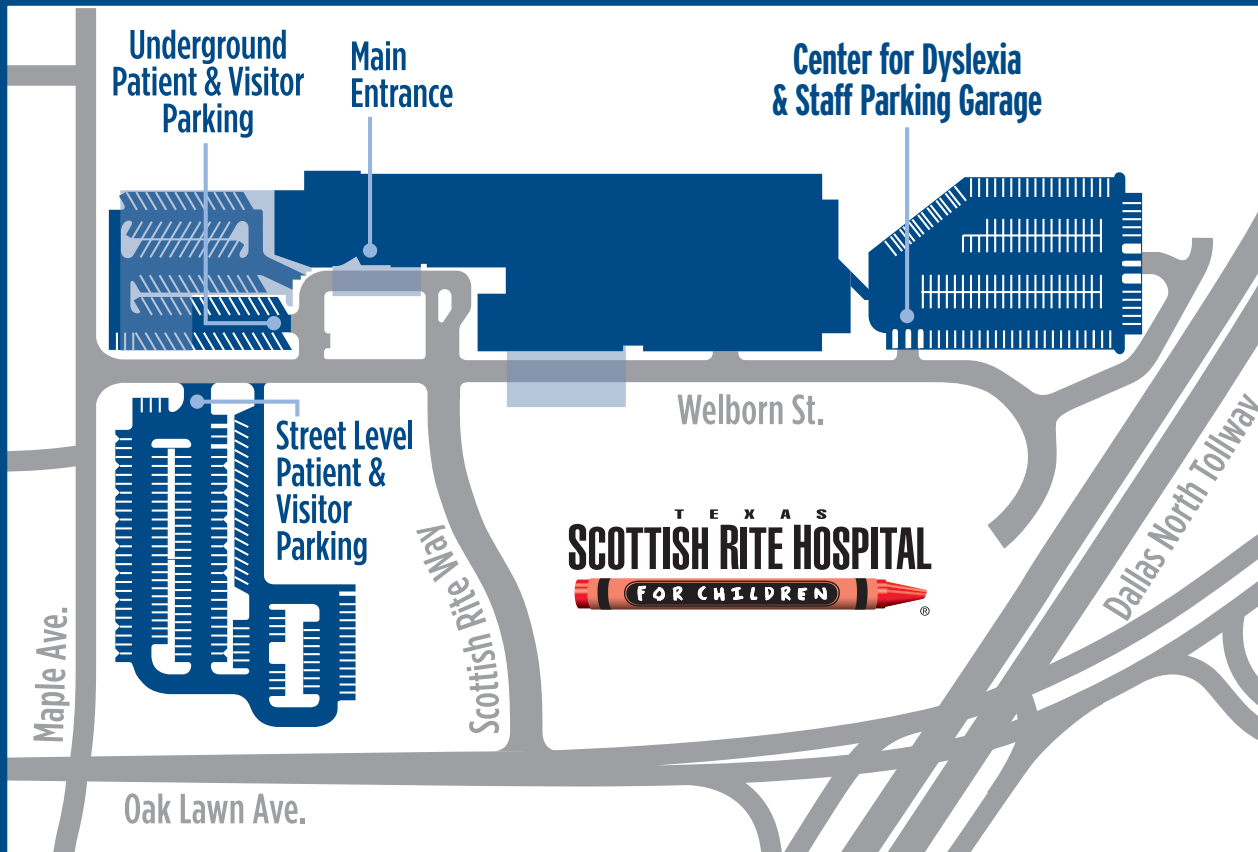

Parking Map

Getting to Our Main Campus

**2222 Welborn Street
Dallas, Texas 75219**

Texas Scottish Rite Hospital for Children's Main Campus is located at its original site in the heart of the dynamic Uptown, Turtle Creek and Oak Lawn areas just north of downtown Dallas.